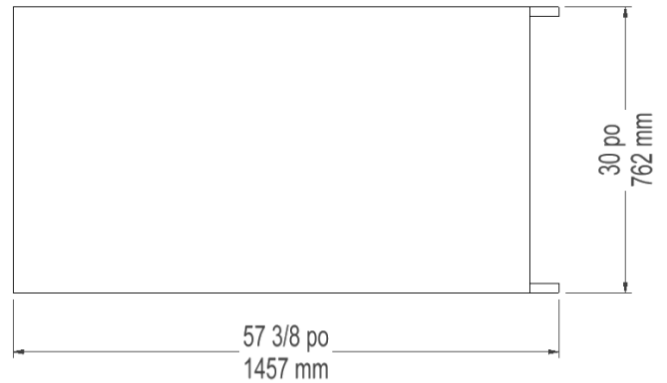

### PHYSICAL CHARACTERISTICS

Material	Aluminum	
Length	57 <sup>3</sup> / <sub>8</sub> in	1457 mm
Width	30 in	762 mm
Height	13 <sup>1</sup> / <sub>4</sub> in	337 mm
Weight	75 lb	34 kg
Load bearing capacity	750 lb	341 kg