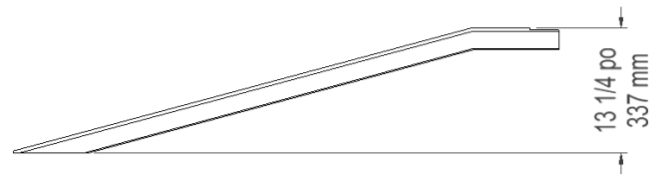

### PHYSICAL CHARACTERISTICS

Material	Aluminum	
Length	57 <sup>3</sup> / <sub>8</sub> in	1457 mm
Width	30 in	762 mm
Height	13 <sup>1</sup> / <sub>4</sub> in	337 mm
Weight	75 lb	34 kg
Load bearing capacity	750 lb	341 kg