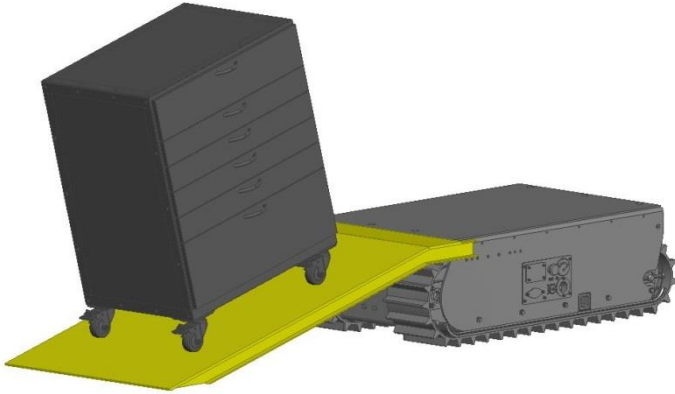

# LOADING PLATFORM

### PHYSICAL CHARACTERISTICS

Material	Aluminum	
Length	57 <sup>3</sup> / <sub>8</sub> in	1457 mm
Width	30 in	762 mm
Height	13 <sup>1</sup> / <sub>4</sub> in	337 mm
Weight	75 lb	34 kg
Load bearing capacity	750 lb	341 kg